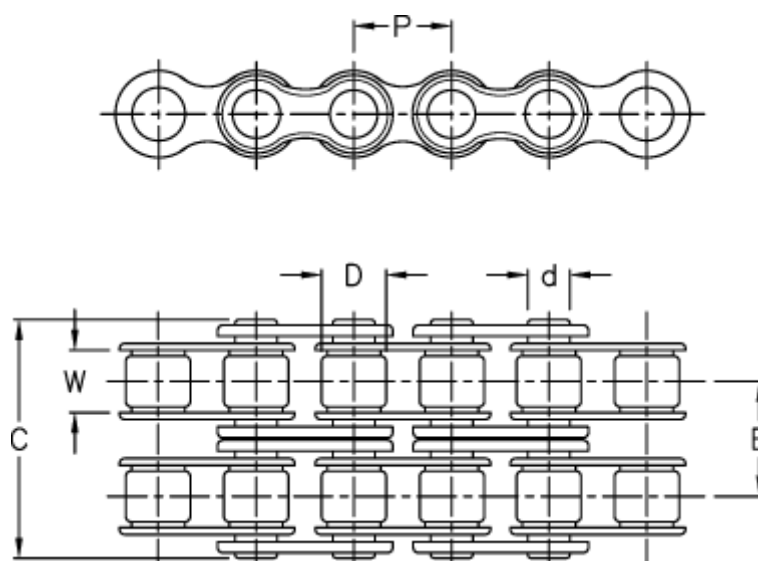

Data Sheet

Article number: 6100120050

Description: KLEEchain 1/2" x 5/16" duplex 08 B-2
5 meter in box (without connecting links)

Measures

Breaking power = 38700N

C = 31,20

Chain size = 1/2 x 5/16"

d = 4,45

D = 8,51

Description = 08 B-2

E = 13,92

P = 12,70

W = 7,75